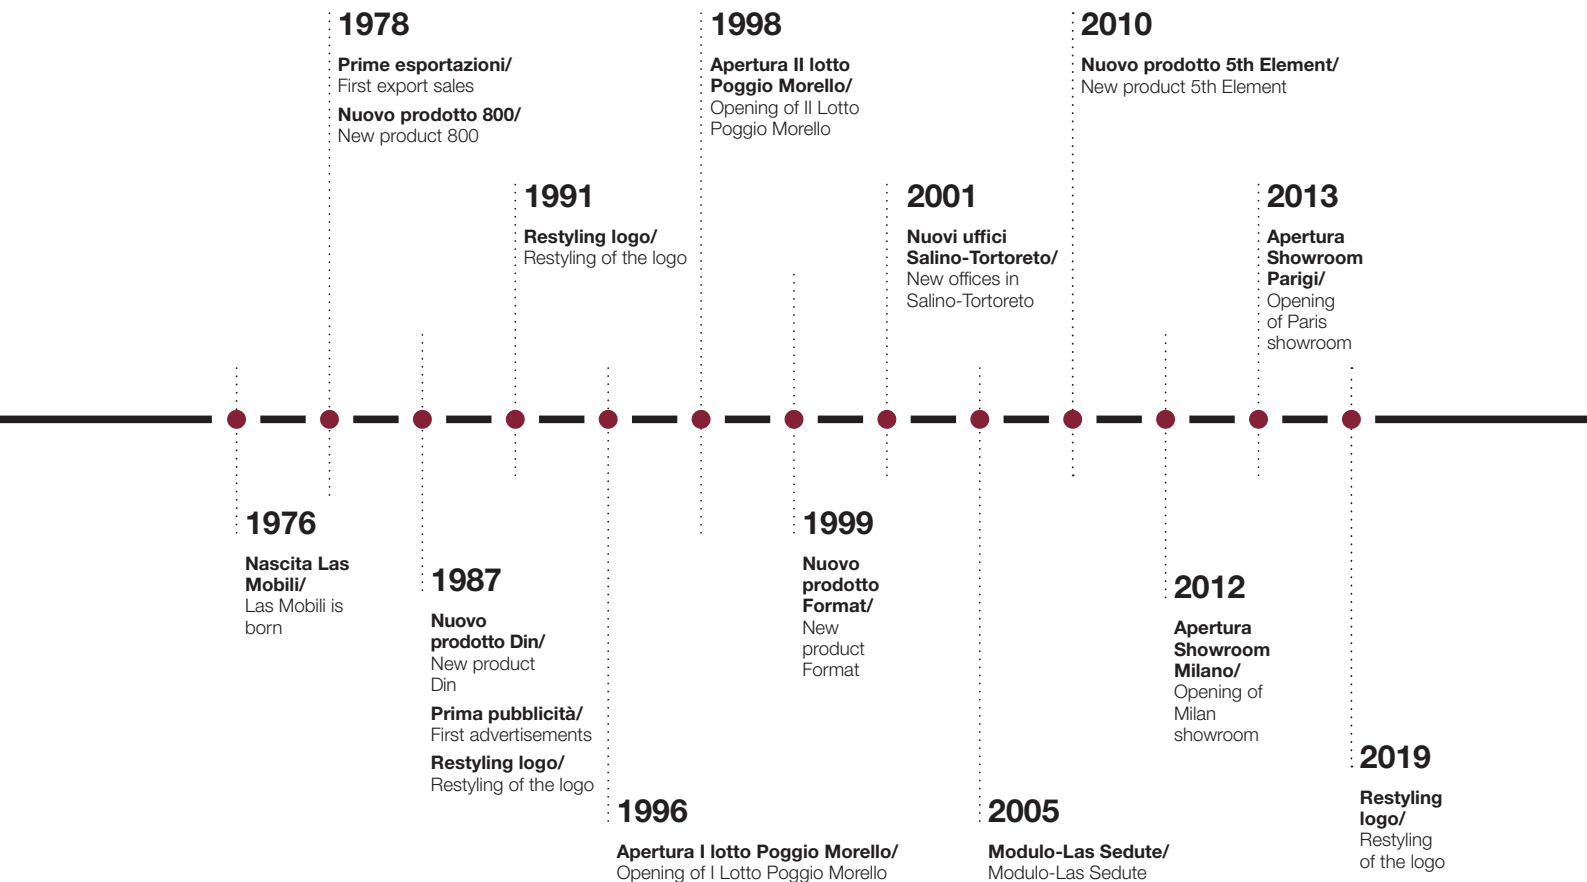

These are the words of a passionate man who changed his condition of origin with character and motivation. A virtuous path that from a simple worker led him to be a successful, curious and tireless entrepreneur. The few means available were not a limit, but a constant stimulus.

.....
Cucitura rivestimenti/ Sewing of coverings

sedute/ chairs

Linea di assemblaggio/ Assembly line

pareti/ partitions

.....
Centro di lavoro per alluminio/ Aluminium processing unit

.....
Imballatrice/ Packaging unit

Area stoccaggio profili in alluminio/ Aluminium profile storage area

UN PROFILO IMPRENDITORIALE D'ECCELLENZA

AN ENTREPRENEURIAL PROFILE
MARKED BY EXCELLENCE

dal/ from
1976

•
Sistema operativo Logic, 2011/ Logic workstation system, 2011

•.....
Sistema operativo Din, 1990/ Din workstation system, 1990

LAS: IL MADE IN ITALY NEL MONDO

LAS: MADE IN ITALY, ALL OVER
THE WORLD

I PRODOTTI

THE PRODUCTS

mobili/ furniture

sedute/ chairs

pareti/ partitions