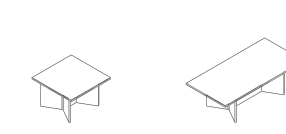

A linear structure totally external to the tabletop proposed in 2 heights, light and modern.

It accommodates melamine tops, 3D foil and glass, creating unexpected colour effects. The double height allows different functional and compositional requirements to be met.

L 120
P 50
H 110

Convivio

L 120
P 70
H 75

Fungo

LxP 80 x 50
LxP 80 x 80
H1 60 / H2 73

Tavoli coffee | Coffee tables | Tables basses

Seguo coffee

L 90
P 60
H 47,5 / 73,5▲

Fungo coffee

LxP 80 x 50
LxP 80 x 80
H 45

Segno

LxP 60 x 60
LxP 80 x 80
H 40

Icaro

L 120
P 60
H 40

Icaro

L 60 / 120
P 45,2
H 40

Regolo

L 53
P 53
H 32,6 / 46,3

L 60
P 60
H 32,6 / 46,3

L 120
P 60
H 32,6 / 46,3

L 53
P 53
H 31,8 / 45,5

L 60
P 60
H 31,8 / 45,5

L 120
P 60
H 31,8 / 45,5

Kyoto